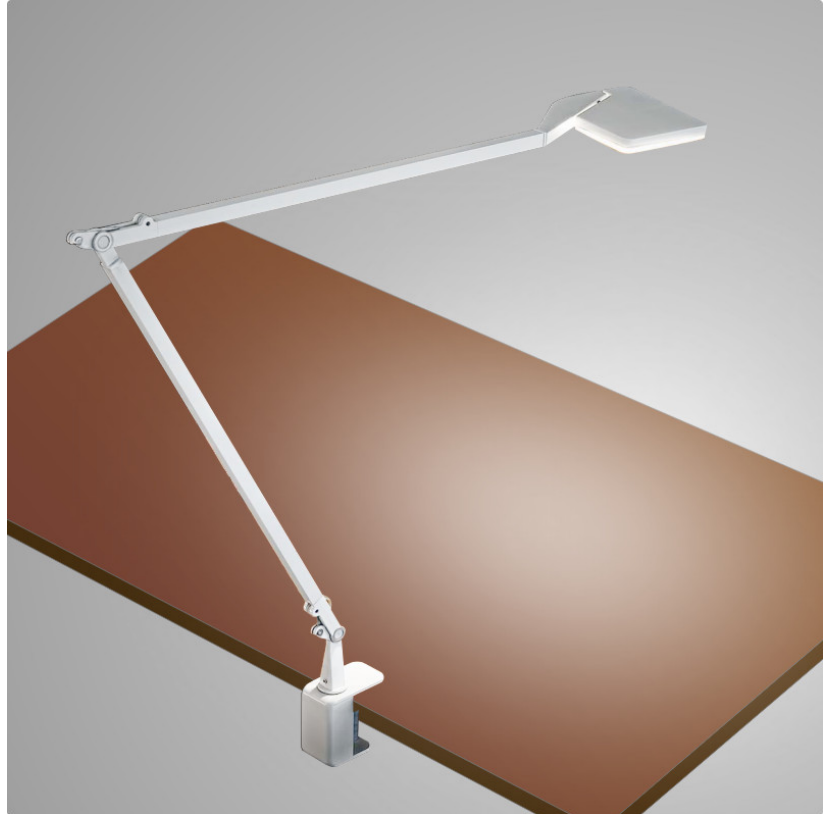

JACKIE - WITH CLAMP PORTABLE

D84355-WHI

PROJECT	
TYPE	
NOTES	
QUANTITY	
DATE	

GENERAL

Series: Jackie
Subseries: Jackie - with Clamp
Brand: Panzeri
Division: Design
Mounting Type: Portable
Mounting Location: Table
Subcategory: Task

PHYSICAL

Shape: Abstract
Length (mm): 590
Length (in): 23 1/4
Height (mm): 530
Height (in): 20 7/8
Light Distribution: Adjustable / Direct
Weight (kg): 0.825
Weight (lbs): 1.82
Fixture Material: Aluminum Die Cast

ELECTRICAL

Lamp Type: LED
Input Wattage (W): 10
Dimming: 5-Step Touch Dimming
Driver Location: Inline Transformer Plug
Input Voltage (V): 120
Output Voltage (V): 24

LED

Color Temperature (°K): 3000
Max. Delivered Lumen (lm): 526
Nominal Lumen (lm): 600
CRI: >90 CRI
Lamp Life (hrs): 50000

OPTICAL

RATINGS AND CERTIFICATIONS

Certified By: CSA Certified to UL and CSA Standards
IP rating: IP40

10.5cm
(4 1/8")

59cm (23 1/4")